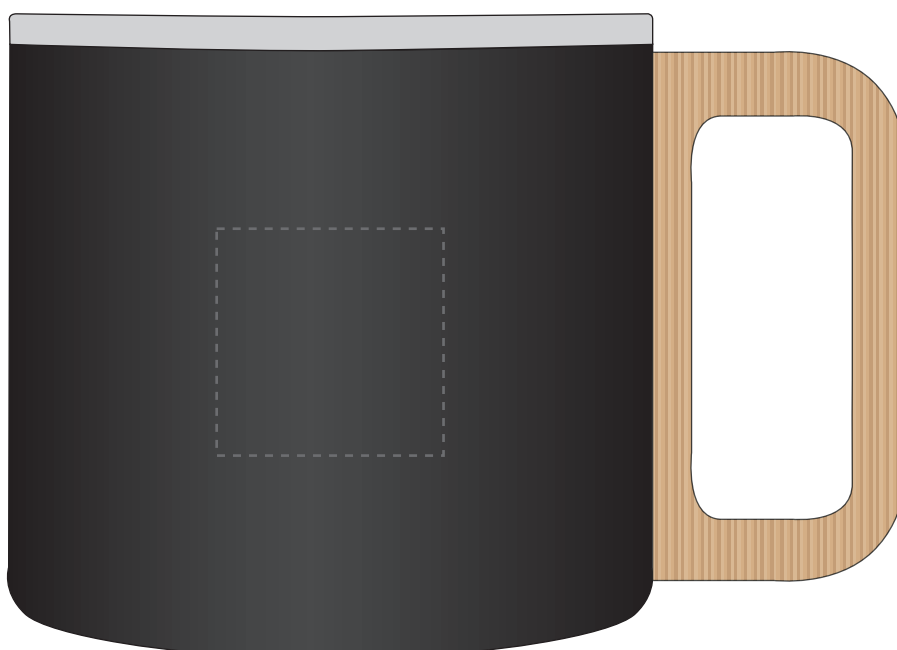

Your Ref:

Quantity:

Product Code: MG0114

Our Ref:

Version: 1

Product Colour: BLACK

PRINTING CONCERNS:**PRODUCT INFO: LOGO MAY NOT LINE UP TO SIPPER**

- Logos will be directly opposite
- Logos will NOT be directly opposite

We stock this item in the following colours

**PANTONE REFERENCE(S)**

- Engraving

ARTWORK SCALE 50%

Product Image for visualisation
- colours may vary

The dashed line is to demonstrate print area and will not appear on your printed item